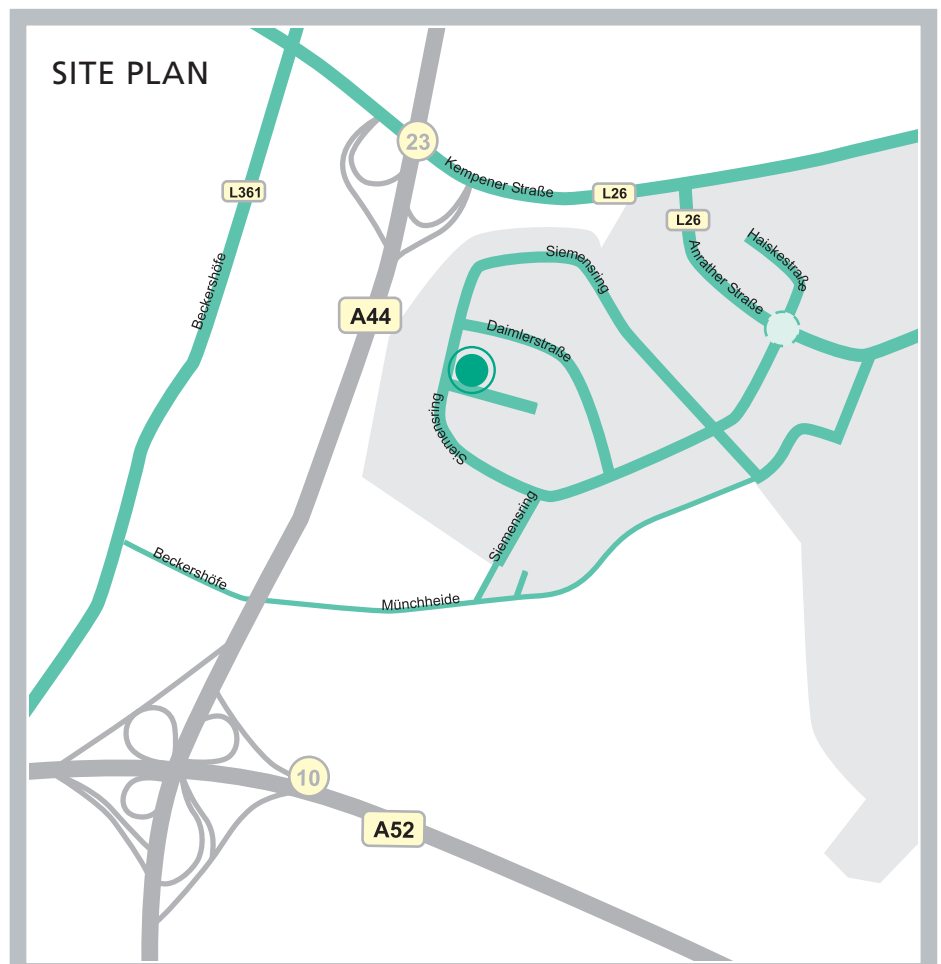

Fraunhofer

UMSICHT

FRAUNHOFER INSTITUTE FOR ENVIRONMENTAL, SAFETY, AND ENERGY TECHNOLOGY UMSICHT

- 1 Entrance to the Technical Shop at Siemensring 53;
if not occupied, please register at Siemensring 79.
- 2 Large-scale Technical Shop Fraunhofer UMSICHT.

Please observe the smoking ban.
Photographing and filming prohibited.
Entering of storage, pilot plant station
and laboratory areas only permitted in
company of UMSICHT staff members.

HOW TO FIND US

Freeway A44

coming from Düsseldorf Airport/Ratingen:

Leave the A44 at exit Münchheide (23) in the direction of Münchheide/Willich and turn right onto Kempener Straße (L26). After approx. 300 meter turn right onto Anrather Straße (L26). Follow this road for approx. 300 meter and take the first exit at the roundabout onto Siemensring. The Willich branch is located on the right hand side after approx. 600 meter.

Freeway A44

coming from Mönchengladbach:

Leave the A44 at exit Münchheide (23), for further directions see coming from Ratingen.

Freeway A52

coming from Mönchengladbach:

At intersection Neersen change onto freeway A44 (direction Krefeld).
For further directions via freeway A44, see above.